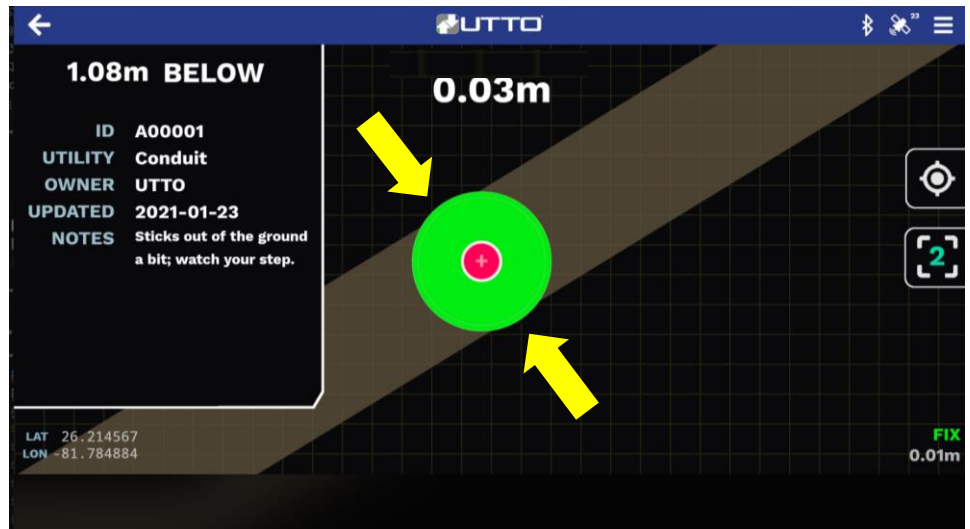

vLocate® RTK Mapper

Map & Relocate Buried Assets

Simple – Fast – Centimeter Accuracy – Guidance to Facilities

UTTO's vLocate® technology in a compact and tough handheld device

- Designed specifically for the Utility Industry
- No long learning curve, GIS classes or hand holding required
- Leverage your investments and awaken your existing GIS data sets
- Map your assets during construction or locate and mark operations
- Reduce damages, improve safety and productivity

Charge time 1 hour typical via USB-A port (0.5A typical)

Can operate while charging on external pack

Physical/Environmental

Weight 1.6lbs / 0.73kg

Dimensions 11" x 3.5" (28cm x 9cm)

Operating Temperature -4° F to +133° F
-20° C to +55° C